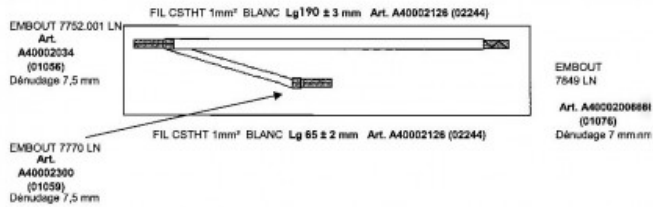

TRESSE DE CABLAGE SILICABLE 1MM2
LONGEUR 190mm RETOUR 65mm
DEG5mm EMBOUTS

Product codes:

Reference: TRE001MEZ

EAN13: 3292799913914

UPC: -

TRESSE DE CABLAGE SILICABLE 1MM2 LONGEUR 190mm RETOUR 65mm DEG5mm
EMBOUTS